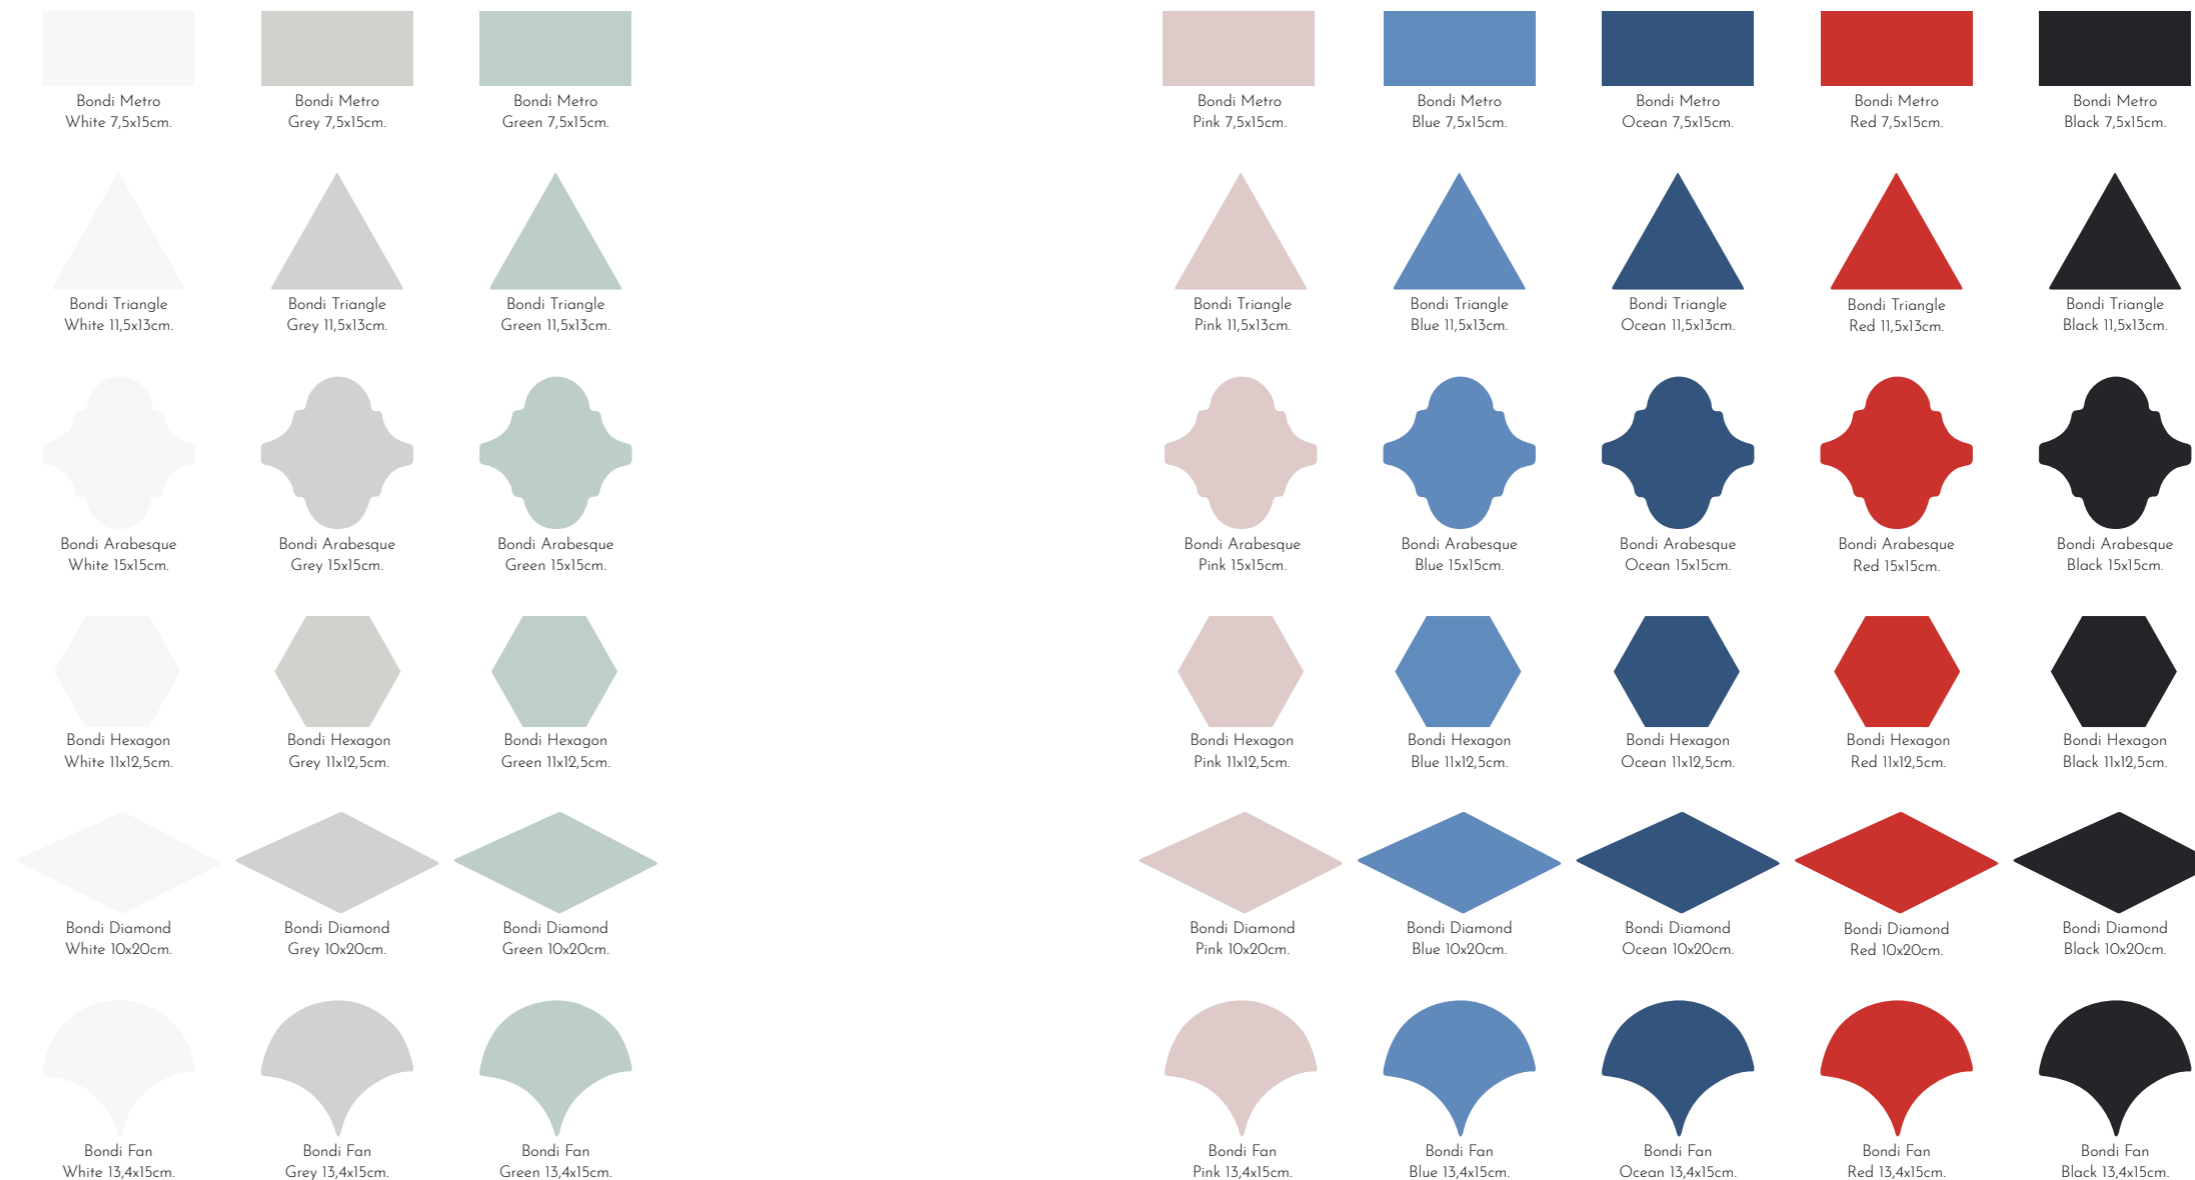

Bondi Fan White Shine 13,4x15cm. / 6"x5" (Wall)

BONDI

White Body Tiles · 6 Different Sizes
2 Different Finishes

7,5x15 cm. / 2,9"x2,9" 10x20 cm. / 4"x7,9" 11x12,5 cm. / 4,3"x4,9"
11,5x13 cm. / 4,5"x5,1" 13,4x15 cm. / 6"x5" 15x15 cm. / 6"x6"

Bondi Triangle Pink Matt 11,5x13cm. / 4,5"x5,1" (Wall)

BONDI

Porcelain Tiles & White Body Tiles
6 Different Sizes - 2 Different Finishes

*We are all visitors to this time,
this place. We are just passing
through. Australian Aboriginal
Proverb*

Attractive tiles perfect to
create interesting and striking
designs.

Finishes

Matt / Shine

Size options

WHITE BODY TILES

*All collection is available both matt
or shine finishes*