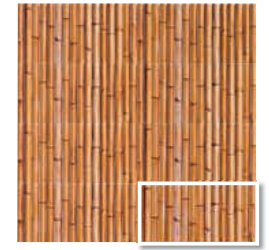

**DENTRO DE
LA NATURALEZA**
INSIDE NATURE