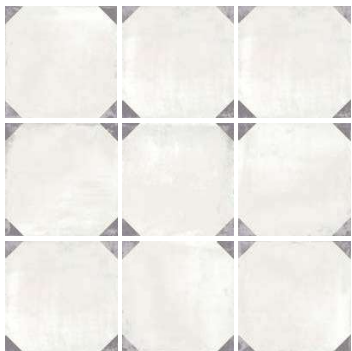

Decor Black Paper Poetry
18,7x18,7 / 7,5x7,5"