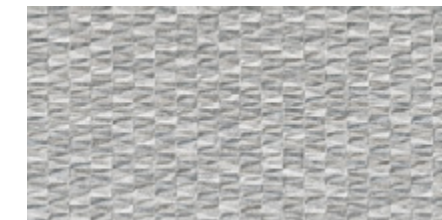

Canyon Pearl 32x62,5 / 12,6"x24,6" **GF-20355B**

Deco Canyon Pearl 32x62,5 / 12,6"x24,6" **GF-20355D**

Mosaico Canyon Pearl 30x30 / 11,8"x11,8" **GF-20045**

Canyon Almond 45x90 / 17,7"x35,5" **GF-20512B**

Deco Canyon Almond 45x90 / 17,7"x35,5" **GF-20512D**

Canyon Almond 32x62,5 / 12,6"x24,6" **GF-20355B**

Deco Canyon Almond 32x62,5 / 12,6"x24,6" **GF-20355D**

Mosaico Canyon Almond 30x30 / 11,8"x11,8" **GF-20045**

Canyon Grey 45x90 / 17,7"x35,5" **GF-20512B**

Deco Canyon Grey 45x90 / 17,7"x35,5" **GF-20512D**

Canyon Grey 32x62,5 / 12,6"x24,6" **GF-20355B**

Deco Canyon Grey 32x62,5 / 12,6"x24,6" **GF-20355D**

Mosaico Canyon Grey 30x30 / 11,8"x11,8" **GF-20045**