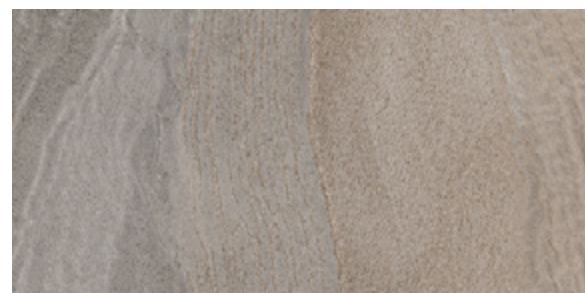

Canyon Grey 45x90 / 17,7"x35,5" **GF-20512B**

Deco Canyon Grey 45x90 / 17,7"x35,5" **GF-20512D**

Canyon Grey 32x62,5 / 12,6"x24,6" **GF-20355B**

Deco Canyon Grey 32x62,5 / 12,6"x24,6" **GF-20355D**

Mosaico Canyon Grey 30x30 / 11,8"x11,8" **GF-20045**