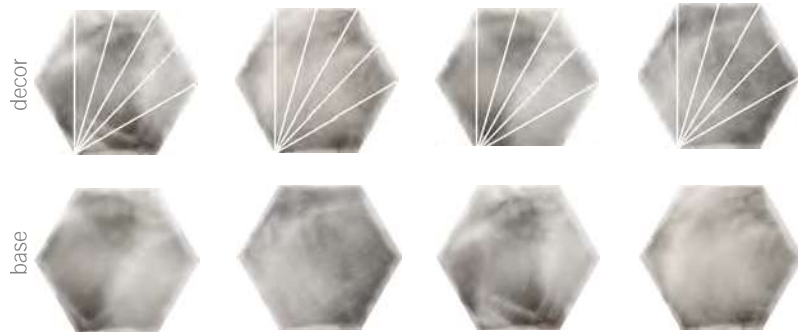

marte gold

MAGMA

WAKAME

HEXAGON

15 x 17 cm / 5.9 "x 6.7 "

NOON BLUE

NOON GREY

VALENTIA