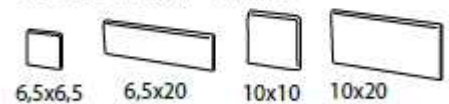

Zócalos - Plinths - Plinthes