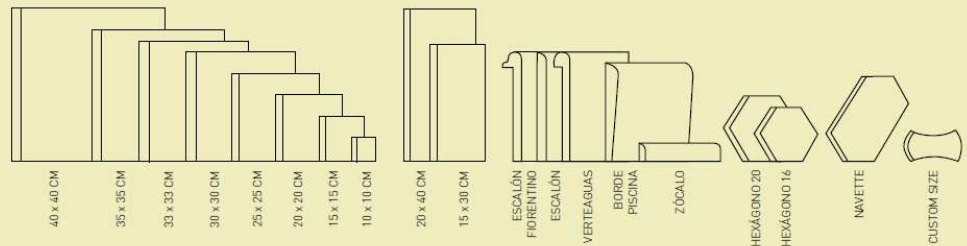

DESIGN COLLECTION

TILES SIZES

	40 x 40 CM	35 x 35 CM	33 x 33 CM	30 x 30 CM	25 x 25 CM	20 x 20 CM	15 x 15 CM	10 x 10 CM	20 x 40 CM	15 x 30 CM	ESCALÓN FIORENTINO	ESCALÓN	VERTEAGUAS	BORDE PISCINA	ZÓCALO	HEXÁGONO 20	HEXÁGONO 16	NAVETTE	CUSTOM SIZE	
EMPURIES	●	●	●	●	●	●	●	●	●	●	●	●	●	●	●	●	●	●	●	●
PROVENÇA	●	●	●	●	●	●	●	●	●	●	●	●	●	●	●	●	●	●	●	●
RODES	●	●	●	●	●	●	●	●	●	●	●	●	●	●	●	●	●	●	●	●
MILENIUM	●	●	●	●	●	●	●	●	●	●	●	●	●	●	●	●	●	●	●	●