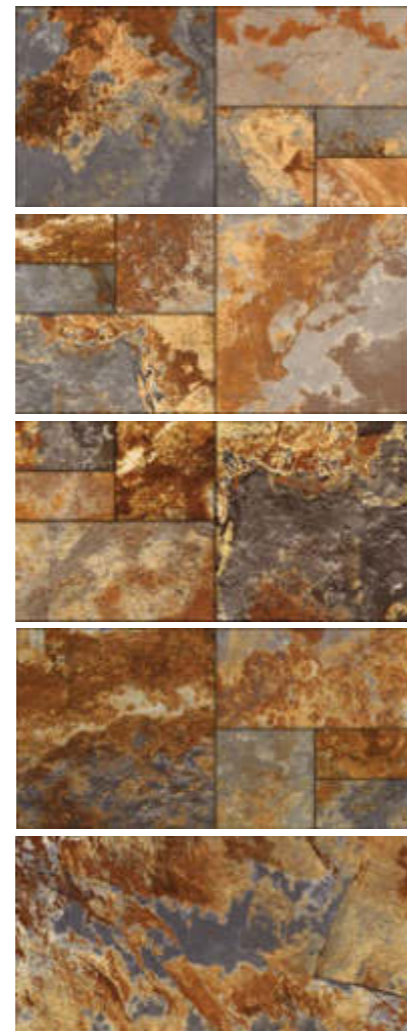

ZEUS

Porcelain Tiles - 4 Different Sizes

Zeus Natural 70x70 cm. / 27,6"x27,6" (Floor)
Centenar White 17x52 cm. / 6,7"x20,5" (Wall)

ZEUS

Porcelain Tiles · 4 Different Sizes

Zeus was the god of the sky and ruler of the Olympian gods.

Greek Mythology.

Wide-range of shapes which gives a characterful impression.

Size options

PORCELAIN TILES

60x60R cm. 23,6"x23,6"		±RT ±20mm
61x61 cm. 24"x24"		
70x70 cm. 27,6"x27,6"		±RT
75x75R cm. 29,5"x29,5"		±RT ±20mm
76x76 cm. 29,9"x29,9"		
45x90 cm. 17,7"x35,4"		±RT

Packing

	SIZE	PIECES	SQM	KG
Box	45x90	3	1,22	29
	70x70	3	1,47	38
	SIZE	BOXES	SQM	KG
Pallet	45x90	32	39,04	930
	70x70	36	52,92	1.370

Zeus Magma 45x90Rcm.
5 Tiles shown

Zeus Greige 45x90Rcm.
5 Tiles shown

Zeus Natural 45x90Rcm.
5 Tiles shown

Different graphics randomly packaged.