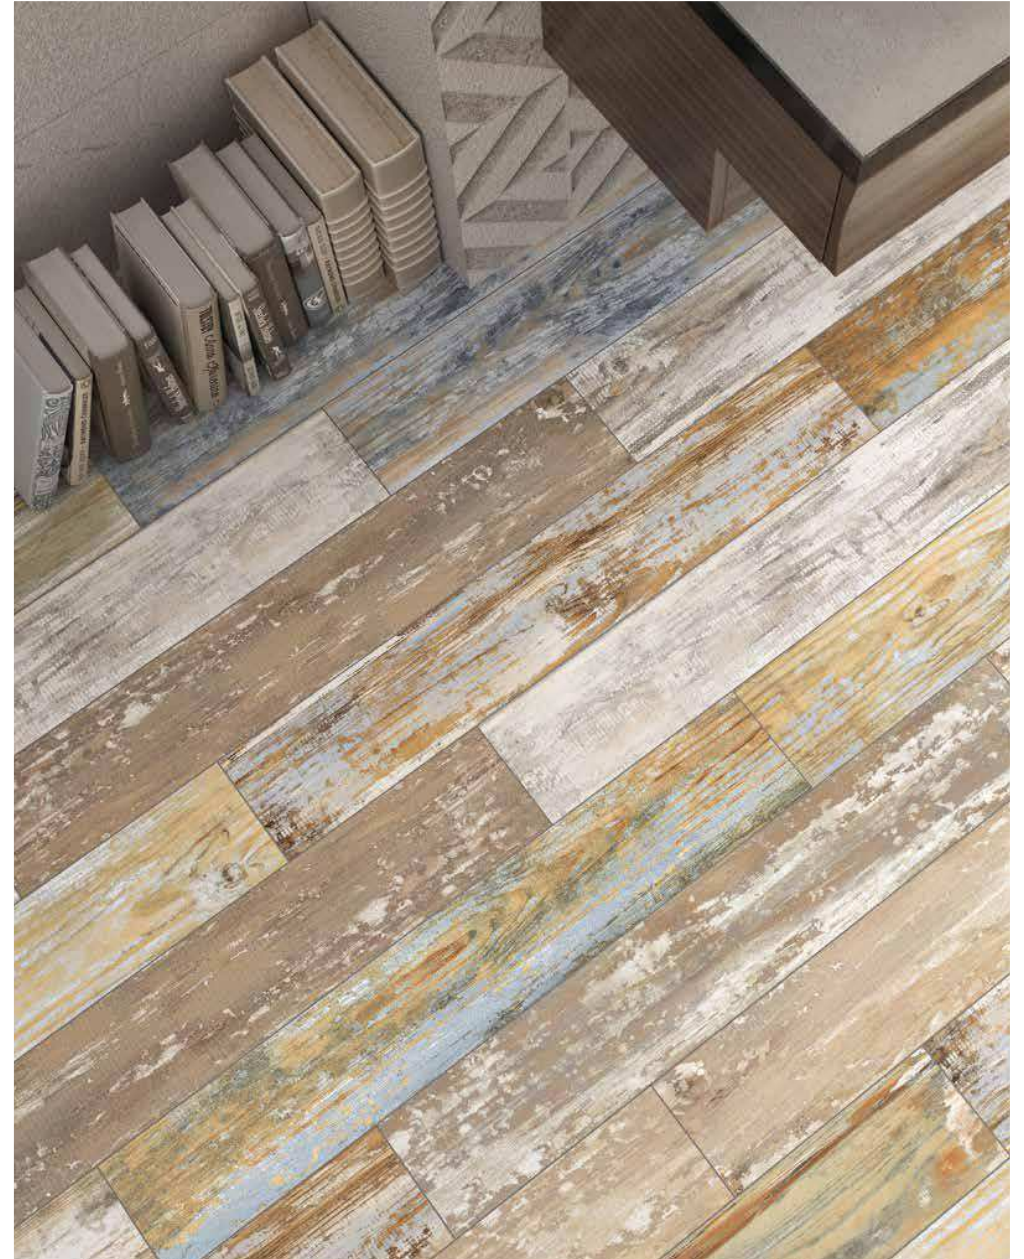

White

Colors

Available Sizes	Pz/bx	Sqm/bx	Kg/bx	Bx/Pallet	Sqm/Pallet	Kg/Pallet	Thickness
15x90 cm_5,9"x35,4"	8pz	1,08	22,80	50bx	64,80	1,397	R7

Revival Colors 15x90cm\_5,9"x35,4"