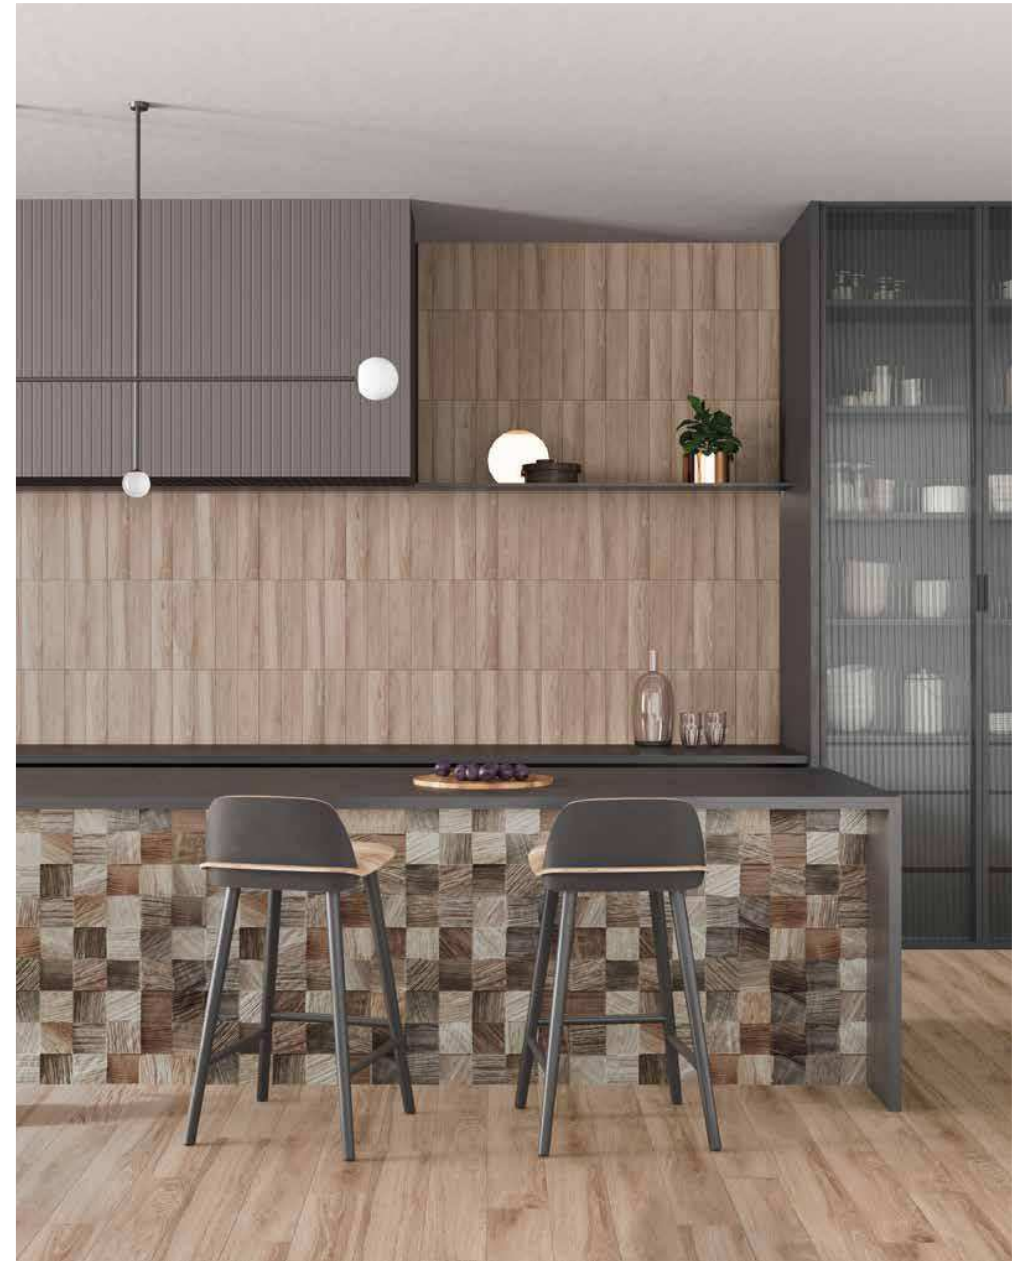

## ORINOCO

Rectified Porcelain Tiles

**20x120 cm.**  
7,9"x47,2"

**15x90 cm.**  
5,9"x35,4"

**10x60 cm.**  
3,9"x23,6"

**8x44,2 cm.**  
3,1"x17,4"

**8x40 cm.**  
3,1"x15,7"

**8x33 cm.**  
3,1"x13"

*Different graphics randomly packaged*

Also Available in 30x120 cm. 20mm Thickness

Available Sizes	Pz/bx	Sqm/bx	Kg/bx	Bx/Pallet	Sqm/Pallet	Kg/Pallet	Thickness
8x33 cm_3,1"x13"	48pz	1,26	19,09	48	60,48	916	RT
8x40 cm_3,1"x15,7"	30pz	0,96	17,50	65bx	62,40	1.087	RT
8x44,2 cm_3,1"x17,4"	24pz	0,85	15,80	64bx	54,40	1.011	RT
10x60 cm_3,9"x23,6"	17pz	1,02	21,70	56bx	57,12	1.215	RT
15x90 cm_5,9"x35,4"	8pz	1,08	22,80	50bx	64,80	1.397	RT
20x120 cm_7,9"x47,2"	6pz	1,44	37,47	44bx	64,80	1.397	RT
30x120 cm_11,8"x47,2"	2pz	0,72	37,16	30bx	21,60	1.114	20mm

Orinoco Haya 8x44,2cm\_3,1"x17,4", Taisha Haya 16,3x51,7cm\_6,4"x20,4" & Orinoco Haya 12,5x100cm\_4,9"x39,4"

# ORINOCO

Rectified Porcelain Tiles

Orinoco Taupe 20x120cm\_7,9"x47,2" & Orinoco Blanco 12,5x100cm\_4,9"x39,4"

Orinoco Straw 30x120cm\_11,8"x47,2", Centenar White 17x52cm\_6,7"x20,5" & Borgo Matt White 6,5x20cm\_2,6"x7,9"