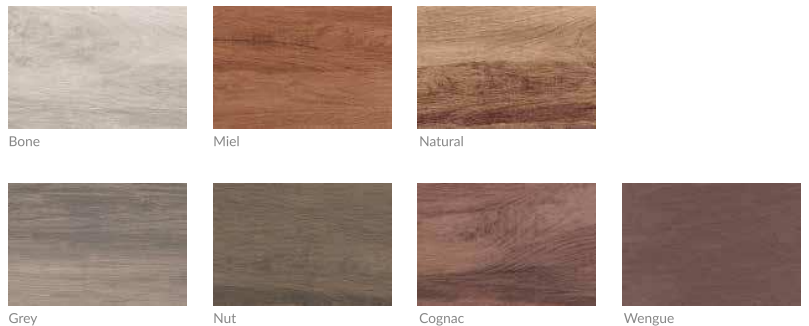

Icons: Hand, Foot, Wheel, GPR

Different graphics randomly packaged

Also Available in 30x120 cm. 20mm Thickness

Available Sizes	Pz/bx	Sqm/bx	Kg/bx	Bx/Pallet	Sqm/Pallet	Kg/Pallet	Thickness
8x33 cm_3,1"x13"	48pz	1,26	19,09	48	60,48	916	RT
8x40 cm_3,1"x15,7"	30pz	0,96	17,50	65bx	62,40	1.087	RT
8x44,2 cm_3,1"x17,4"	24pz	0,85	15,80	64bx	54,40	1.011	RT
10x60 cm_3,9"x23,6"	17pz	1,02	21,70	56bx	57,12	1.215	RT
15x90 cm_5,9"x35,4"	8pz	1,08	22,80	50bx	64,80	1.397	RT
20x120 cm_7,9"x47,2"	6pz	1,44	37,47	44bx	64,80	1.397	RT
30x120 cm_11,8"x47,2"	2pz	0,72	37,16	30bx	21,60	1.114	20mm