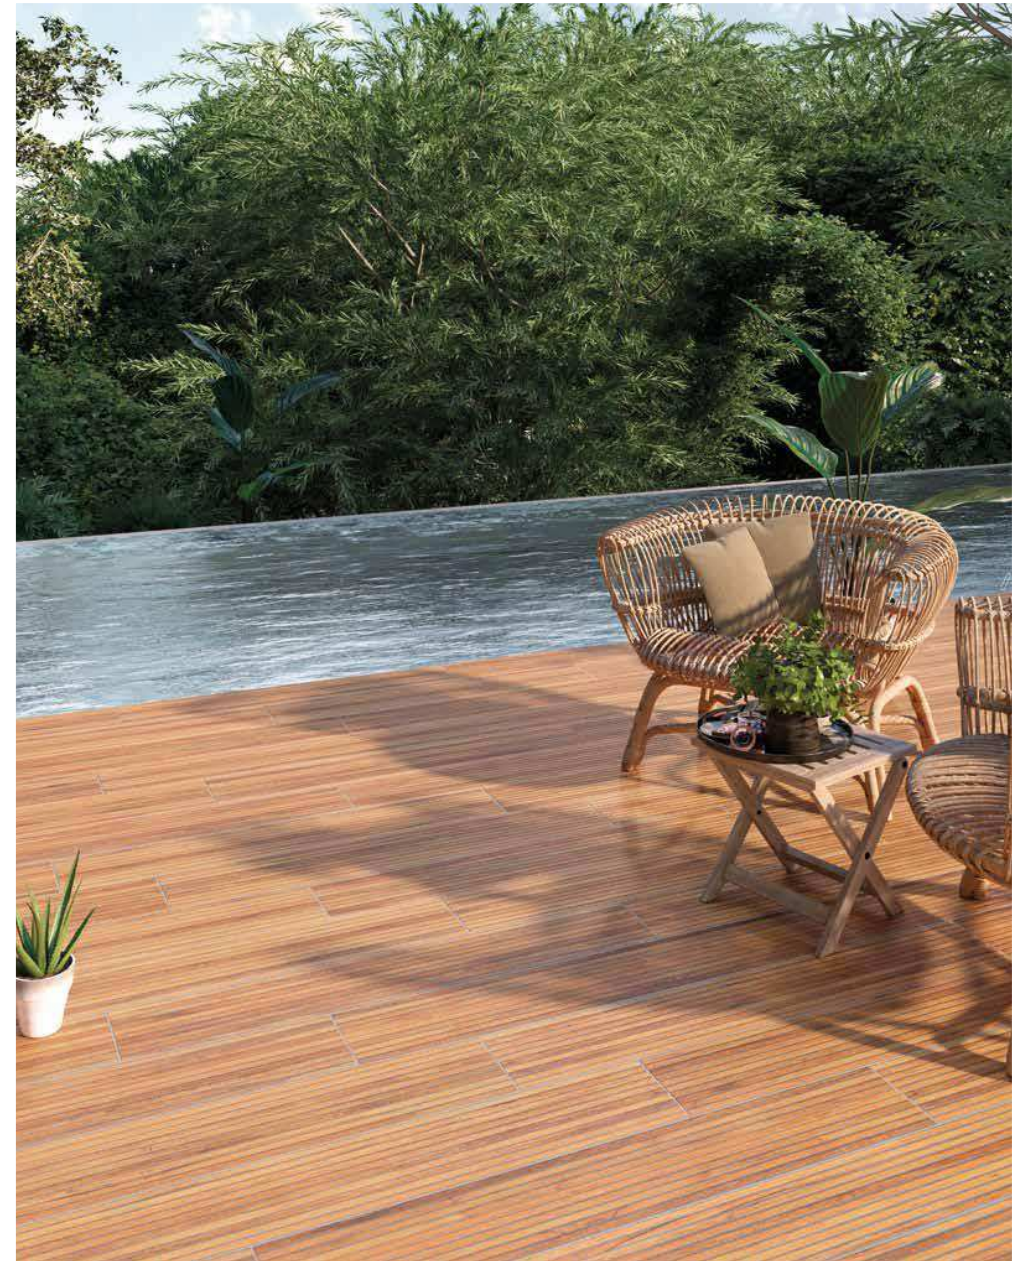

Nature

Grey

Black

Available Sizes	Pz/bx	Sqm/bx	Kg/bx	Bx/Pallet	Sqm/Pallet	Kg/Pallet	Thickness
15x90 cm_5,9"x35,4"	8pz	1,08	22,80	50bx	64,80	1.397	RT

Ipe Out Nature 15x90cm_5,9"x35,4"