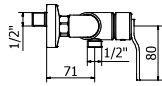

CENTURY

Ducha - Shower - Douche